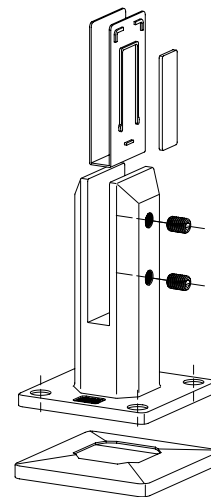

2. 方形落地式玻璃夹

| 产品名称 Product Name | 零件编号 Part Code | 产品重量 (Kg) Weight(Kg) | 适用玻璃厚度 Glass thickness | 额定载重 Rated load | 表面处理 Finish |
|----------------------------------------------|-------------------|-------------------------|---------------------------|--------------------|------------------------------------------------------------------------------------------------------------------|
| 方形落地式玻璃夹 Square floor-standing glass clip | LS-ASF | 2.15Kg | 8/10/12mm | | 镜面 / 拉丝 / 哑光黑 / 金色 / 白色 / 透明等 (可做防导电) Mirror/Satin/Matte black/Gold/White/Transparent, Etc. (Anti-conductive) |

玻璃夹采用高强度不锈钢金属材料制成，具有耐腐蚀、耐磨损和耐用的特点。

The glass clip is made of high-strength stainless steel metal material, which has the characteristics of corrosion resistance, wear resistance, and durability.

外形设计简约、美观，不会破坏建筑物的整体感觉。